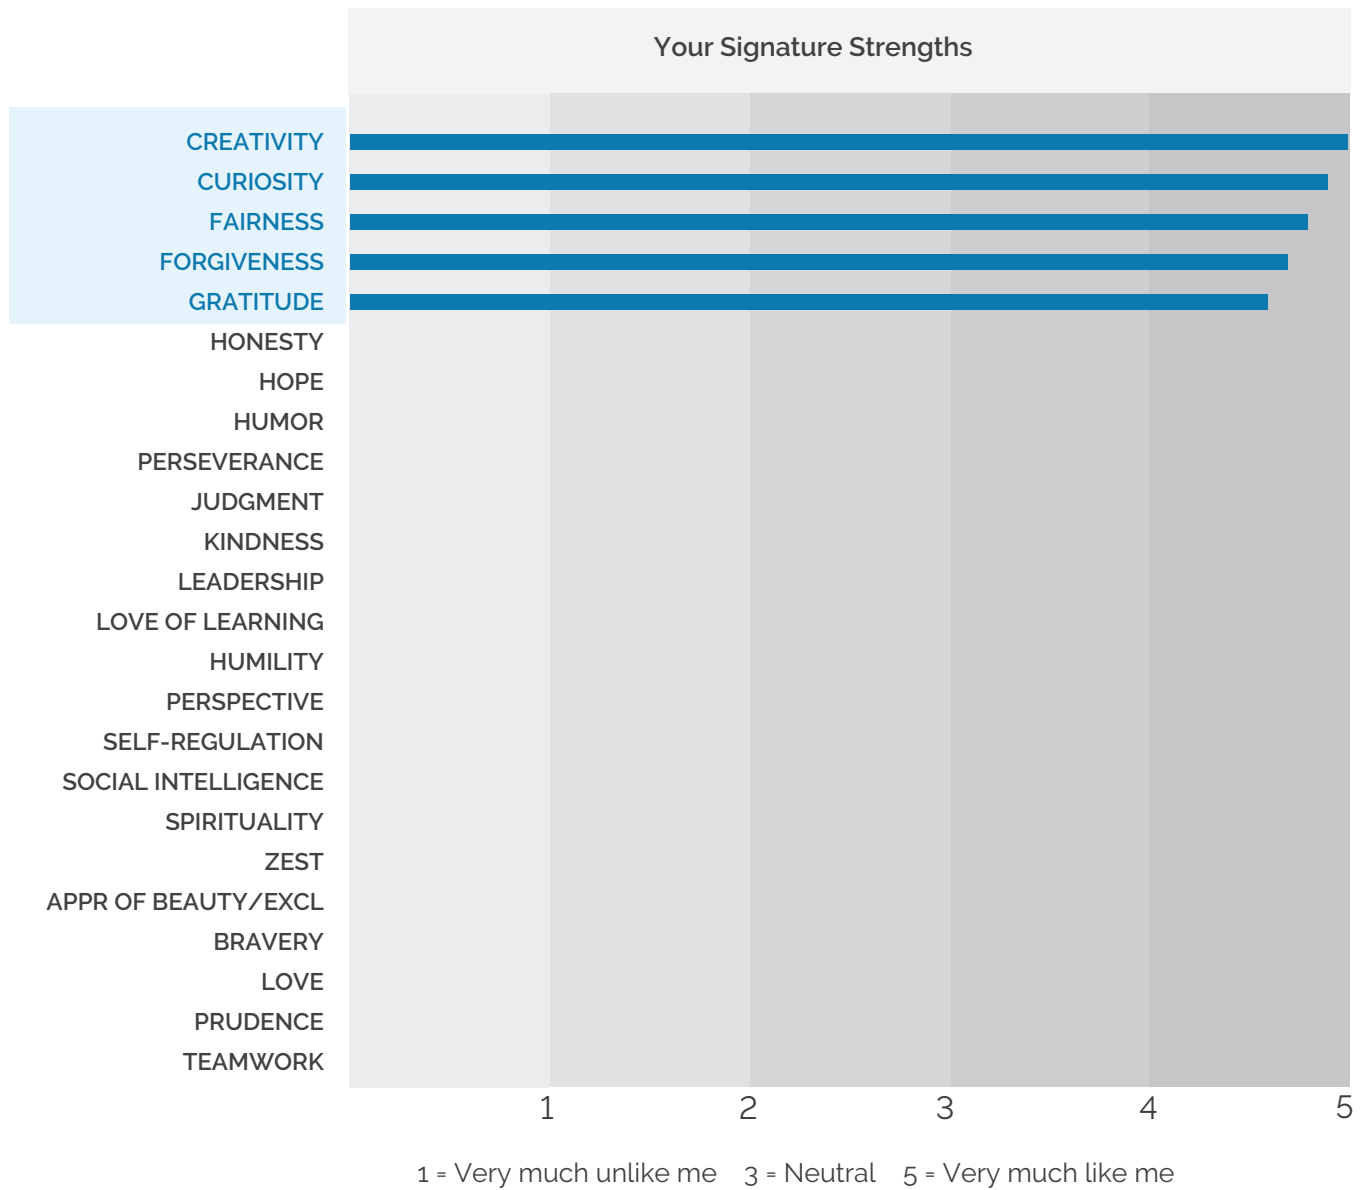

THIS IS A SAMPLE PREVIEW

There is more to discover in the **Top 5 Character Strengths Report.**

VIA TOP 5

Character Strengths Report

SAMPLE REPORT

7/21/2020

TABLE OF CONTENTS

INTRODUCTION	1
OVERVIEW	2
YOUR SIGNATURE STRENGTHS	3
Creativity	4
Curiosity	6
Fairness	8
Forgiveness	10
Gratitude	12
CONCLUSION	16

Your Results: Signature Strengths

1. CREATIVITY

What is Creativity?

Creativity means to think of novel and productive ways to conceptualize and do things—and there is practical use for these ideas.

What does this mean about you?

You are an original thinker and often come up with new ways to do things. You are not typically content doing things the conventional way when another path is possible. Creativity is found in degrees. At one end of the spectrum are those individuals who are highly recognized for their exceptional creativity, such as great scientists, poets, composers, and painters. This is often referred to as "Big C" creativity. "small c" creativity is everyday creativity and ingenuity; it is at play when you display creative solutions to a variety of problems. This "small c" creativity likely describes you and is what is being measured with the VIA Survey. Your creativity can include innovation in areas such as art, music, or writing, but it is not limited to such endeavors.

Your creativity helps you to be open to new experiences, to discover new opportunities, and to take risks. This helps drive your interest in activities and generate ideas that others find interesting.